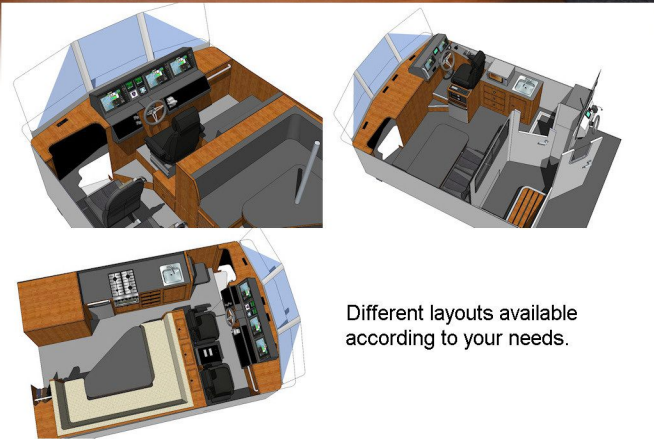

**40**  
KULKURI-VEEET OY  
**HUMMER** 

Different layouts available according to your needs.

**Technical data**

|   |              |
|---|--------------|
| Length over all (m)                       | 13,00        |
| Hull length (m)                           | 11,90        |
| Beam (m)                                  | 4,00         |
| Draft (m)                                 | 1,25         |
| Total aft deck capacity (m <sup>2</sup> ) | 14,00        |
| Engine recommendation (hp)                | 370-720      |
| Fuel tank capacity (l)                    | 800-1200     |
| Top speed (kn)                            | 32           |
| Maximum nr. of persons                    | 21           |
| Maximum load (kg)                         | 2100         |
| Berths                                    | 4            |
| Weight (kg)                               | approx. 9000 |
| CE  | B - Offshore |