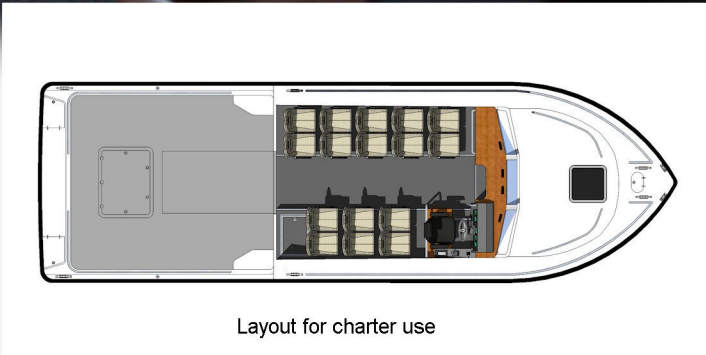

**40**  
KULKURI-VEEET OY  
**HUMMER** 

Different layouts available according to your needs.

**Technical data**

|   |              |
|---|--------------|
| Length over all (m)                       | 13,00        |
| Hull length (m)                           | 11,90        |
| Beam (m)                                  | 4,00         |
| Draft (m)                                 | 1,25         |
| Total aft deck capacity (m <sup>2</sup> ) | 14,00        |
| Engine recommendation (hp)                | 370-720      |
| Fuel tank capacity (l)                    | 800-1200     |
| Top speed (kn)                            | 32           |
| Maximum nr. of persons                    | 21           |
| Maximum load (kg)                         | 2100         |
| Berths                                    | 4            |
| Weight (kg)                               | approx. 9000 |
| CE  | B - Offshore |